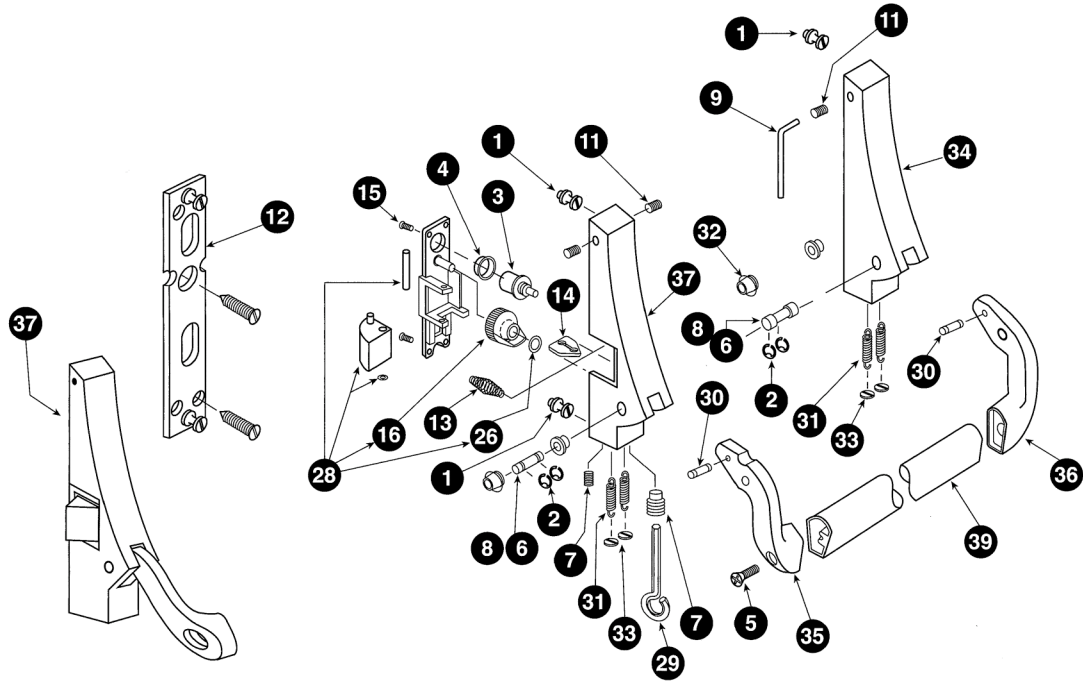

Your **ONE-STOP** Shop

Robert Brooke and Associates

1465 Axtell Dr, Ste B

Troy, Mi 48084

Phone 1-800-642-2403

Fax 1-800-642-2406

www.robertbrooke.com

2090 Parts Breakdown

Number	Our Part #	Discription	Pricing
1	G199002	Case Mtg Stud	\$3.00
2	G199044	Retaining Clip	\$1.00
3	G199005	Pinion	\$9.00
4	G199046	Pinion Bushing	\$3.00
5	G199012	Crossbar Screw	\$2.60
6	G199013	Axle	\$9.00
7	G199014	Dog Screw	\$3.20
9	G199010	Allen Wrench	\$1.00
11	G199038	Screw	\$1.00
12	g109033	Adaptor Plate	\$20.00
13	G209060	Latchbolt Spring	\$1.00
14	G209040	Latch Link	\$12.00
15	G2090100	Screw	\$1.00
16	G209080	Retractor	\$11.00
26	G209030	Retaining Clip	\$1.00
28	G209090L	Backplate Assy LH (shown)	\$38.00
28	G209090R	Backplate Assy Rh (opposite)	\$38.00
29	88R60732	Dog Key	\$3.10
30	G199011	Spring Pin	\$1.00
31	G199009	Spring	\$3.00
32	G199043	Axle Bushing	\$1.00
33	G199045	Spring Retainer	\$1.00
34	G199001L	Complete Housing LH (Opposite)	\$105.00
34	G199001R	Complete Housing RH (Shown)	\$105.00
37	G209001L	Housing LH (Shown)	\$150.00
37	G209001R	Housing RH (opposite)	\$150.00
39	G199039	Cross Bar	\$85.00
35	G209020R	Active Case Arm (opposite)	\$50.00
35	G209020L	Active Case Arm (Shown)	\$50.00
36	G199040	Rh Lever Arm (shown)	\$55.00
36	G199015	LH Lever Arm (opposite)	\$55.00

(For Units Furnished After 5/1/77)

Left Hand Reverse Shown